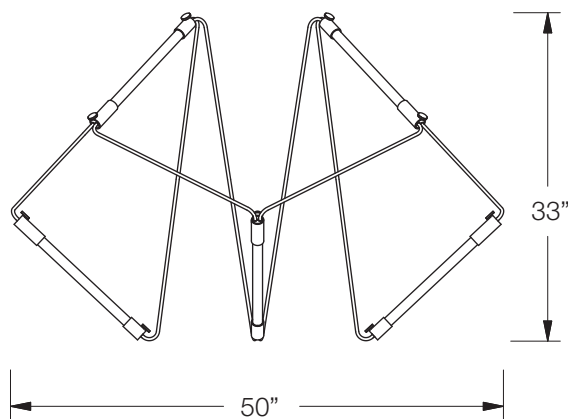

mobi

mobi is a positionable mobile of light that can be shifted like a kaleidoscope through a variety of forms, allowing for a wide range of shapes and sizes.

The fixture can be removed from its suspension points to change its shape. By loosening the locking hinges the structure moves freely to make different configurations. Once in position the hinge locks are tightened and the piece can be re-hung. The movable attachment fittings adjust easily in length and position without tools. The arrangement of the structure makes possible a doubling in size from the smallest to largest configurations, and a variety of distinct and unique geometric forms.

mobi can be fixed in many positions. The following pages show the dimensions of six of them in top and side view

Position 1

top

side

Position 2

top

side

Position 3

top

side

Position 4

Position 5

top

side

Position 6

top