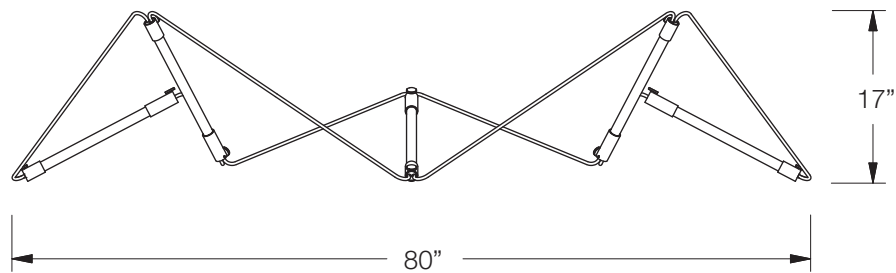

mobi

mobi is a positionable mobile of light that can be shifted like a kaleidoscope through a variety of forms, allowing for a wide range of shapes and sizes.

The fixture can be removed from its suspension points to change its shape. By loosening the locking hinges the structure moves freely to make different configurations. Once in position the hinge locks are tightened and the piece can be re-hung. The movable attachment fittings adjust easily in length and position without tools. The arrangement of the structure makes possible a doubling in size from the smallest to largest configurations, and a variety of distinct and unique geometric forms.

mobi can be fixed in many positions. The following pages show the dimensions of six of them in top and side view

Position 1

top

side

Position 2

top

side

Position 3

top

side

Position 4

Position 5

top

side

Position 6

top