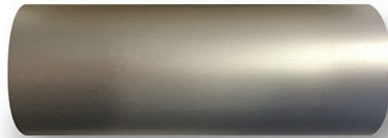

mobi

mobi is made of aluminum and typically finished by anodizing.
Standard colors are shown here and custom colors can be accommodated.
Multiple colors on one fixture can be specified.
Alternative finishes such as plating, as well as construction in solid brass are also available.

black

silver

brass

bronze

copper

brown

blue

red