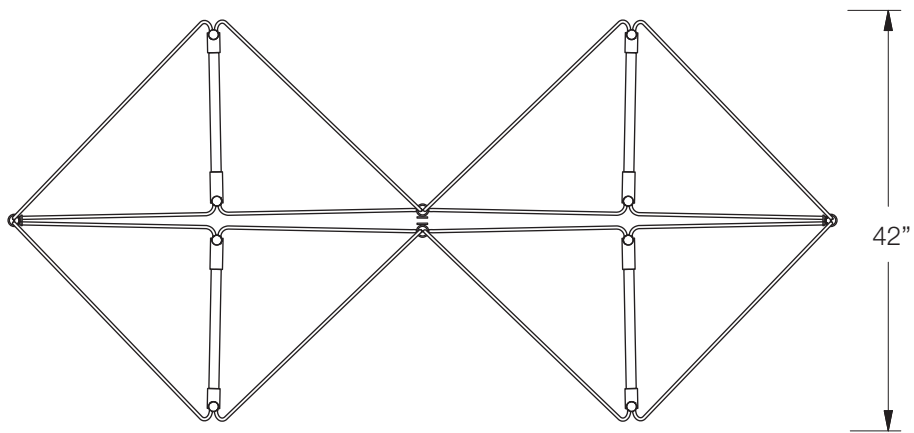

mobi

mobi is a positionable mobile of light that can be shifted like a kaleidoscope through a variety of forms, allowing for a wide range of shapes and sizes.

The fixture can be removed from its suspension points to change its shape. By loosening the locking hinges the structure moves freely to make different configurations. Once in position the hinge locks are tightened and the piece can be re-hung. The movable attachment fittings adjust easily in length and position without tools. The arrangement of the structure makes possible a doubling in size from the smallest to largest configurations, and a variety of distinct and unique geometric forms.

mobi can be fixed in many positions. The following pages show the dimensions of six of them in top and side view

Position 1

top

side

Position 2

top

side

Position 3

top

side

Position 4

Position 5

top

side

Position 6

top