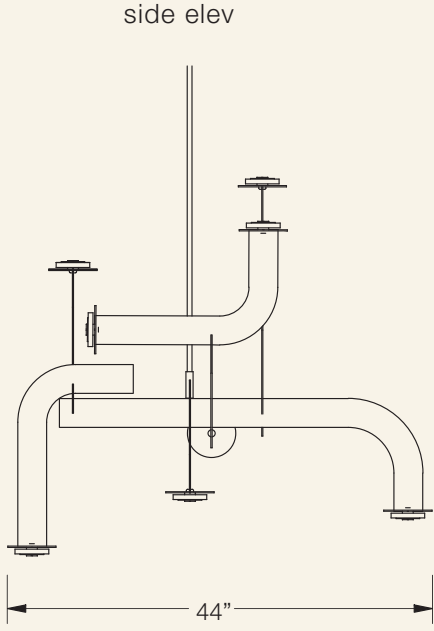

# guston

**guston** is constructed of curved flat bands interlocking at right angles. It is a balanced set of arms, a rigid mobile. Available in anodized or plated finishes, with white or colored glass diffusion discs.

- dimensions..... Sizes of configurations are shown on the following pages.
- material..... Structure of aluminum with white or colored glass disc diffusers.
- finish..... Satin anodized aluminum in standard colors of black, bronze, brass or silver, with custom anodized colors available. Plated finishes in brass and sterling silver.
- lamping..... 4w Cree CoB chip at 2700K or 3000K color temperature.
- power..... 120-277V electronic dimmable driver. dimming by 0-10v and/or forward phase, depending on the number of light sources. Driver is housed in a canopy enclosure mounted at the ceiling, or remotely.
- custom..... All configurations can be customized in size and form. Changes to the scale of the parts are also possible with longer lead times.

guston-8.1 chandelier

guston-4-1 sconce

plan

front elev

side elev

standard canopy  
with enclosed driver