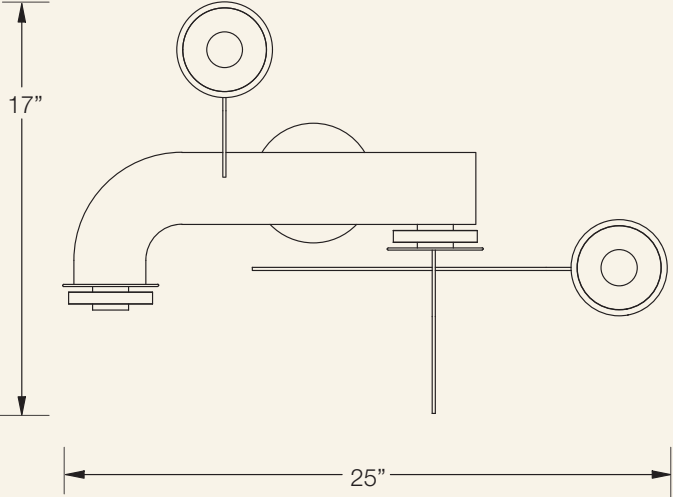

# guston

**guston** is constructed of curved flat bands interlocking at right angles. It is a balanced set of arms, a rigid mobile. Available in anodized or plated finishes, with white or colored glass diffusion discs.

- dimensions..... Sizes of configurations are shown on the following pages.
- material..... Structure of aluminum with white or colored glass disc diffusers.
- finish..... Satin anodized aluminum in standard colors of black, bronze, brass or silver, with custom anodized colors available. Plated finishes in brass and sterling silver.
- lamping..... 4w Cree CoB chip at 2700K or 3000K color temperature.
- power..... 120-277V electronic dimmable driver. dimming by 0-10v and/or forward phase, depending on the number of light sources. Driver is housed in a canopy enclosure mounted at the ceiling, or remotely.
- custom..... All configurations can be customized in size and form. Changes to the scale of the parts are also possible with longer lead times.

guston-8.1 chandelier

guston-4-1 sconce

plan

front elev

side elev

standard canopy  
with enclosed driver