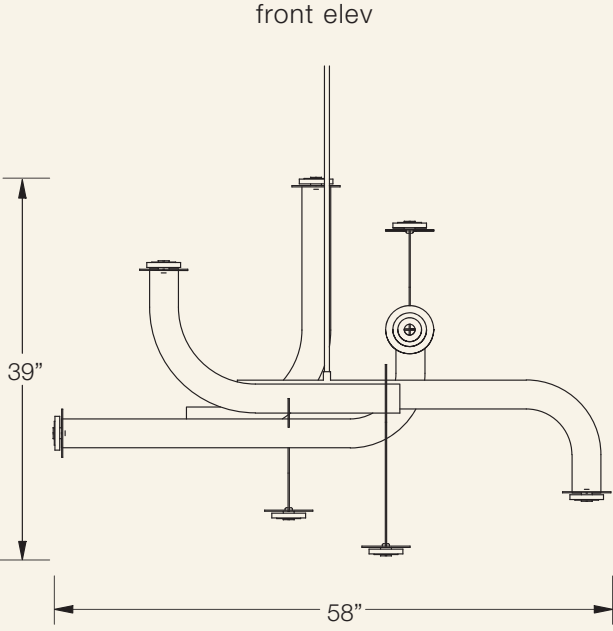

# guston

**guston** is constructed of curved flat bands interlocking at right angles. It is a balanced set of arms, a rigid mobile. Available in anodized or plated finishes, with white or colored glass diffusion discs.

- dimensions..... Sizes of configurations are shown on the following pages.
- material..... Structure of aluminum with white or colored glass disc diffusers.
- finish..... Satin anodized aluminum in standard colors of black, bronze, brass or silver, with custom anodized colors available. Plated finishes in brass and sterling silver.
- lamping..... 4w Cree CoB chip at 2700K or 3000K color temperature.
- power..... 120-277V electronic dimmable driver. dimming by 0-10v and/or forward phase, depending on the number of light sources. Driver is housed in a canopy enclosure mounted at the ceiling, or remotely.
- custom..... All configurations can be customized in size and form. Changes to the scale of the parts are also possible with longer lead times.

guston-8.1 chandelier

guston-4-1 sconce

plan

front elev

side elev

standard canopy  
with enclosed driver