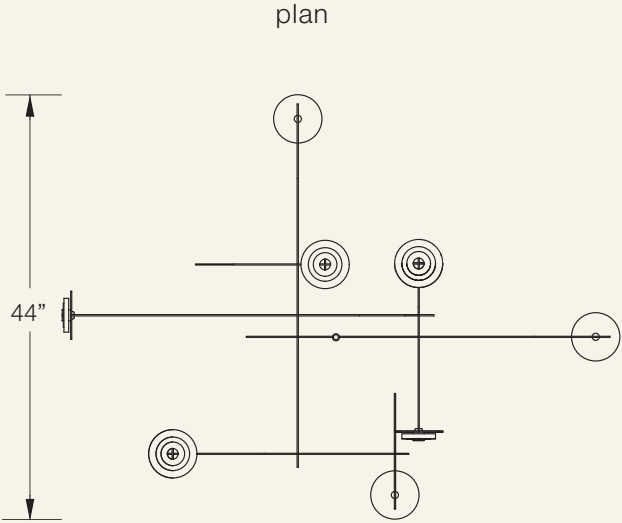

# guston

**guston** is constructed of curved flat bands interlocking at right angles. It is a balanced set of arms, a rigid mobile. Available in anodized or plated finishes, with white or colored glass diffusion discs.

- dimensions..... Sizes of configurations are shown on the following pages.
- material..... Structure of aluminum with white or colored glass disc diffusers.
- finish..... Satin anodized aluminum in standard colors of black, bronze, brass or silver, with custom anodized colors available. Plated finishes in brass and sterling silver.
- lamping..... 4w Cree CoB chip at 2700K or 3000K color temperature.
- power..... 120-277V electronic dimmable driver. dimming by 0-10v and/or forward phase, depending on the number of light sources. Driver is housed in a canopy enclosure mounted at the ceiling, or remotely.
- custom..... All configurations can be customized in size and form. Changes to the scale of the parts are also possible with longer lead times.

guston-8.1 chandelier

guston-4-1 sconce

plan

front elev

side elev

standard canopy  
with enclosed driver