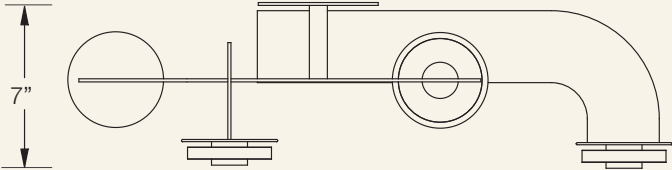

# guston

**guston** is constructed of curved flat bands interlocking at right angles. It is a balanced set of arms, a rigid mobile. Available in anodized or plated finishes, with white or colored glass diffusion discs.

- dimensions..... Sizes of configurations are shown on the following pages.
- material..... Structure of aluminum with white or colored glass disc diffusers.
- finish..... Satin anodized aluminum in standard colors of black, bronze, brass or silver, with custom anodized colors available. Plated finishes in brass and sterling silver.
- lamping..... 4w Cree CoB chip at 2700K or 3000K color temperature.
- power..... 120-277V electronic dimmable driver. dimming by 0-10v and/or forward phase, depending on the number of light sources. Driver is housed in a canopy enclosure mounted at the ceiling, or remotely.
- custom..... All configurations can be customized in size and form. Changes to the scale of the parts are also possible with longer lead times.

guston-8.1 chandelier

guston-4-1 sconce

plan

front elev

side elev

standard canopy  
with enclosed driver