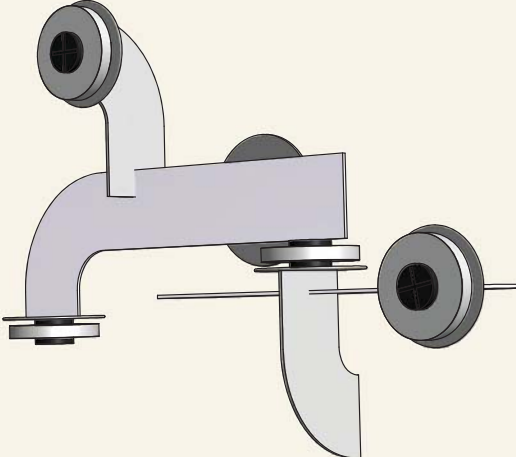

# guston

**guston** is constructed of curved flat bands interlocking at right angles. It is a balanced set of arms, a rigid mobile. Available in anodized or plated finishes, with white or colored glass diffusion discs.

- dimensions..... Sizes of configurations are shown on the following pages.
- material..... Structure of aluminum with white or colored glass disc diffusers.
- finish..... Satin anodized aluminum in standard colors of black, bronze, brass or silver, with custom anodized colors available. Plated finishes in brass and sterling silver.
- lamping..... 4w Cree CoB chip at 2700K or 3000K color temperature.
- power..... 120-277V electronic dimmable driver. dimming by 0-10v and/or forward phase, depending on the number of light sources. Driver is housed in a canopy enclosure mounted at the ceiling, or remotely.
- custom..... All configurations can be customized in size and form. Changes to the scale of the parts are also possible with longer lead times.

guston-8.1 chandelier

guston-4-1 sconce

plan

front elev

side elev

standard canopy  
with enclosed driver