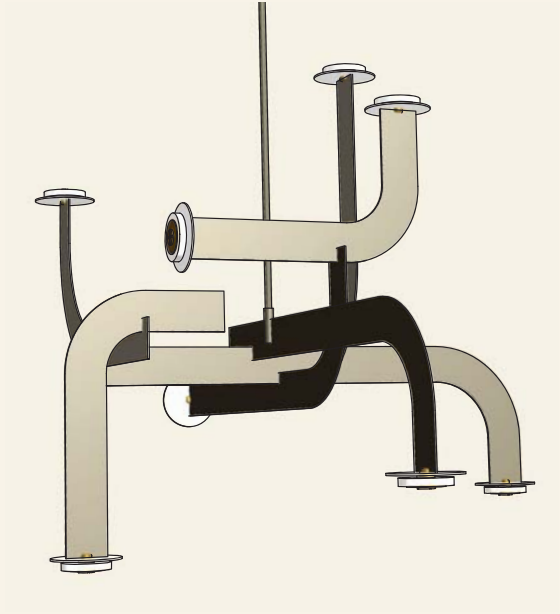

# guston

**guston** is constructed of curved flat bands interlocking at right angles. It is a balanced set of arms, a rigid mobile. Available in anodized or plated finishes, with white or colored glass diffusion discs.

- dimensions..... Sizes of configurations are shown on the following pages.
- material..... Structure of aluminum with white or colored glass disc diffusers.
- finish..... Satin anodized aluminum in standard colors of black, bronze, brass or silver, with custom anodized colors available. Plated finishes in brass and sterling silver.
- lamping..... 4w Cree CoB chip at 2700K or 3000K color temperature.
- power..... 120-277V electronic dimmable driver. dimming by 0-10v and/or forward phase, depending on the number of light sources. Driver is housed in a canopy enclosure mounted at the ceiling, or remotely.
- custom..... All configurations can be customized in size and form. Changes to the scale of the parts are also possible with longer lead times.

guston-8.1 chandelier

guston-4-1 sconce

plan

front elev

side elev

standard canopy  
with enclosed driver