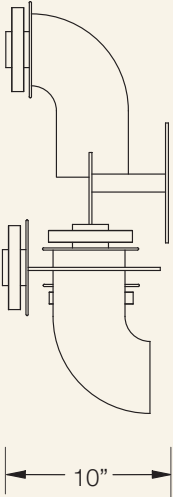

# guston

**guston** is constructed of curved flat bands interlocking at right angles. It is a balanced set of arms, a rigid mobile. Available in anodized or plated finishes, with white or colored glass diffusion discs.

- dimensions..... Sizes of configurations are shown on the following pages.
- material..... Structure of aluminum with white or colored glass disc diffusers.
- finish..... Satin anodized aluminum in standard colors of black, bronze, brass or silver, with custom anodized colors available. Plated finishes in brass and sterling silver.
- lamping..... 4w Cree CoB chip at 2700K or 3000K color temperature.
- power..... 120-277V electronic dimmable driver. dimming by 0-10v and/or forward phase, depending on the number of light sources. Driver is housed in a canopy enclosure mounted at the ceiling, or remotely.
- custom..... All configurations can be customized in size and form. Changes to the scale of the parts are also possible with longer lead times.

guston-8.1 chandelier

guston-4-1 sconce

plan

front elev

side elev

standard canopy  
with enclosed driver